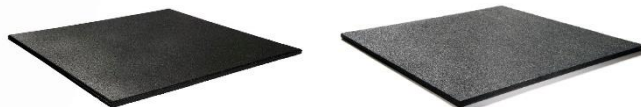

Technische datasheet Extreme XXL granulaattegels 1200x1200x20mm

Productfoto's:

Product description:

Rubber floor mat, developed for fitness use. Product contains SBR granulate (made from recycled European car tyres), bonded through warmth with high quality PU-binder. Depending on thickness mats are on both sides flat, or upper side flat with a profiled base.

Article number:

3101-3102

Dimensions:

1200x1200x20mm

Size tolerance thickness:

+/- 8%

Size tolerance length-width:

+/- 1,5 %

Soundproofing:

Tested in accordance with EN10140-3

SVHC REACH:

Pass (concentrations: <0.1%)

Product properties:

Water- and frost resistant / only mats with a profiled base are suitable for indoor and outdoor use / shock- and sound absorbing / anti-slip / 100% recyclable. Note, white rubber spots can be visible in the mats, this is because of using recycled material in production.