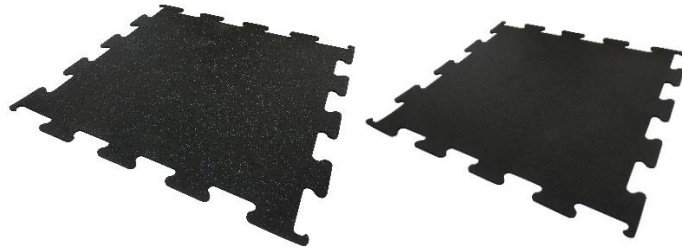

Technische datasheet Ultra Interlock granulaattegel 1000x1000mm

Product photo:

Product description:

Mats purpose is to provide comfort of exercises for indoor areas such as gyms, crossfits, multipurpose halls etc. Bos Rubber Ultra mats are non-slip, resistant to noise and vibration, shock absorption and are perfect solution for areas of exercises using weights and heavy equipments.

Article number:	32016
Dimensions:	1060x1060 puzzel (1000x1000 working size)
Thickness:	2 to 50 mm with precise to each 1 mm thickness
Colour:	Black or mosaic (Black SBR with 5% of color EPDM. Variation of 24 RAL colours).
Size tolerance thickness:	+/- 0,3mm
Size tolerance length-width:	+/- 0,3mm
Weight tolerance:	+/- 0,1kg.
Weight m ² :	1 kg/1m ² /1mm of the thickness
Hardness	60 ± 5 Shore A
Behaviour to fire:	Klasse Efl (B2) a,c, (EN13501)
Tensile strength	1Mpa (average) (PN-ISO 37)
Elongation at break	55% (average) (PN-EN ISO 1798:2009)
REACH Compliance:	Regulation EU 1907/2006 – REACH Compliance Certificate
Product properties:	Water- and frost resistant / only mats with a profiled base are suitable for indoor and outdoor use / shock- and sound absorbing / anti-slip / 100% recyclable / 2 years warranty (except colour, wear caused by exceptional use and/or extreme load.) Note, white rubber spots can be visible in the mats, this is because of using recycled material in production.