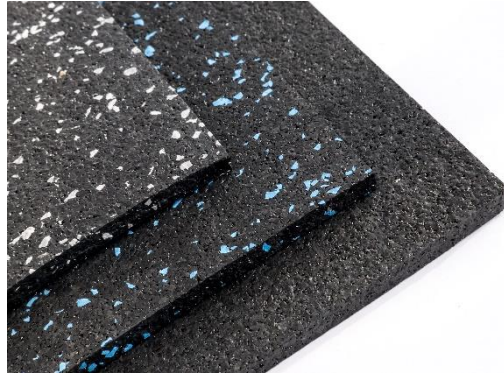

Technische datasheet Hi-Tech granulaat sportvloer op rol

Product photo:

Product description:

Mats purpose is to provide comfort of exercises for indoor areas such as gyms, crossfits, multipurpose halls etc. Bos Rubber Hi-Tech mats are non-slip, resistant to noise and vibration , shocking absorption and are perfect solution for areas of exercises using weights and heavy equipments.

Article number:	3303-3304
Dimensions:	1000 or 1250mm wide standard length 10.000mm
Thickness:	6 to 12mm with precise to each 2 mm thickness
Colour:	Black or mosaic (Black SBR with 5% of color EPDM. Variation of 24 RAL colours).
Size tolerance thickness:	+/- 3%
Size tolerance length-width:	+/- 3%
Weight tolerance:	+/- 0,1kg.
Weight m ² :	1,05 kg/1m ² /1mm of the thickness
Hardness	1050kg/m ³
Behaviour to fire:	Klasse Efl (PN-EN 13501-1:2019-02)
REACH Compliance:	REACH Compliance
Product properties:	Water- and frost resistant / mats are suitable for indoor use / shock- and sound absorbing / anti-slip / 100% recyclable. Note, white rubber spots can be visible in the mats, this is because of using recycled material in production.