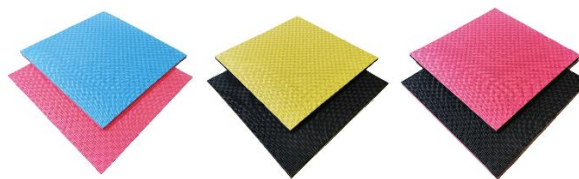

## Technische datasheet Tatami puzzle mat 1000x1000x26mm

Product photo:

Product description:

Mats purpose is to provide comfort by ground- and MMA exercises for indoor areas. Tatami puzzle mats are non-slip, resistant to noise and vibration, shocking absorption. these mats are not suitable for weight training.

Article number:	3401
Dimensions:	1000x1000mm Puzzle (all mats are delivered with straight removable edges)
Thickness:	26mm
Materials	EVA-foam
Colour / surface / bottom:	Red/blue, red/black, yellow/black. Checker profile non slipping both sides
Edge	These puzzle mats come with a removable straight edge, so you can keep the outer tiles with straight edge without cutting the tile.
Size tolerance thickness:	+/- 8%
Size tolerance length-width:	+/- 2%
Weight tolerance:	+/- 8%
Weight m <sup>2</sup> :	2,0kg.
Product properties:	+/- Water- and frost resistant / suitable for indoor use / shock- and sound absorbing / anti-slip.